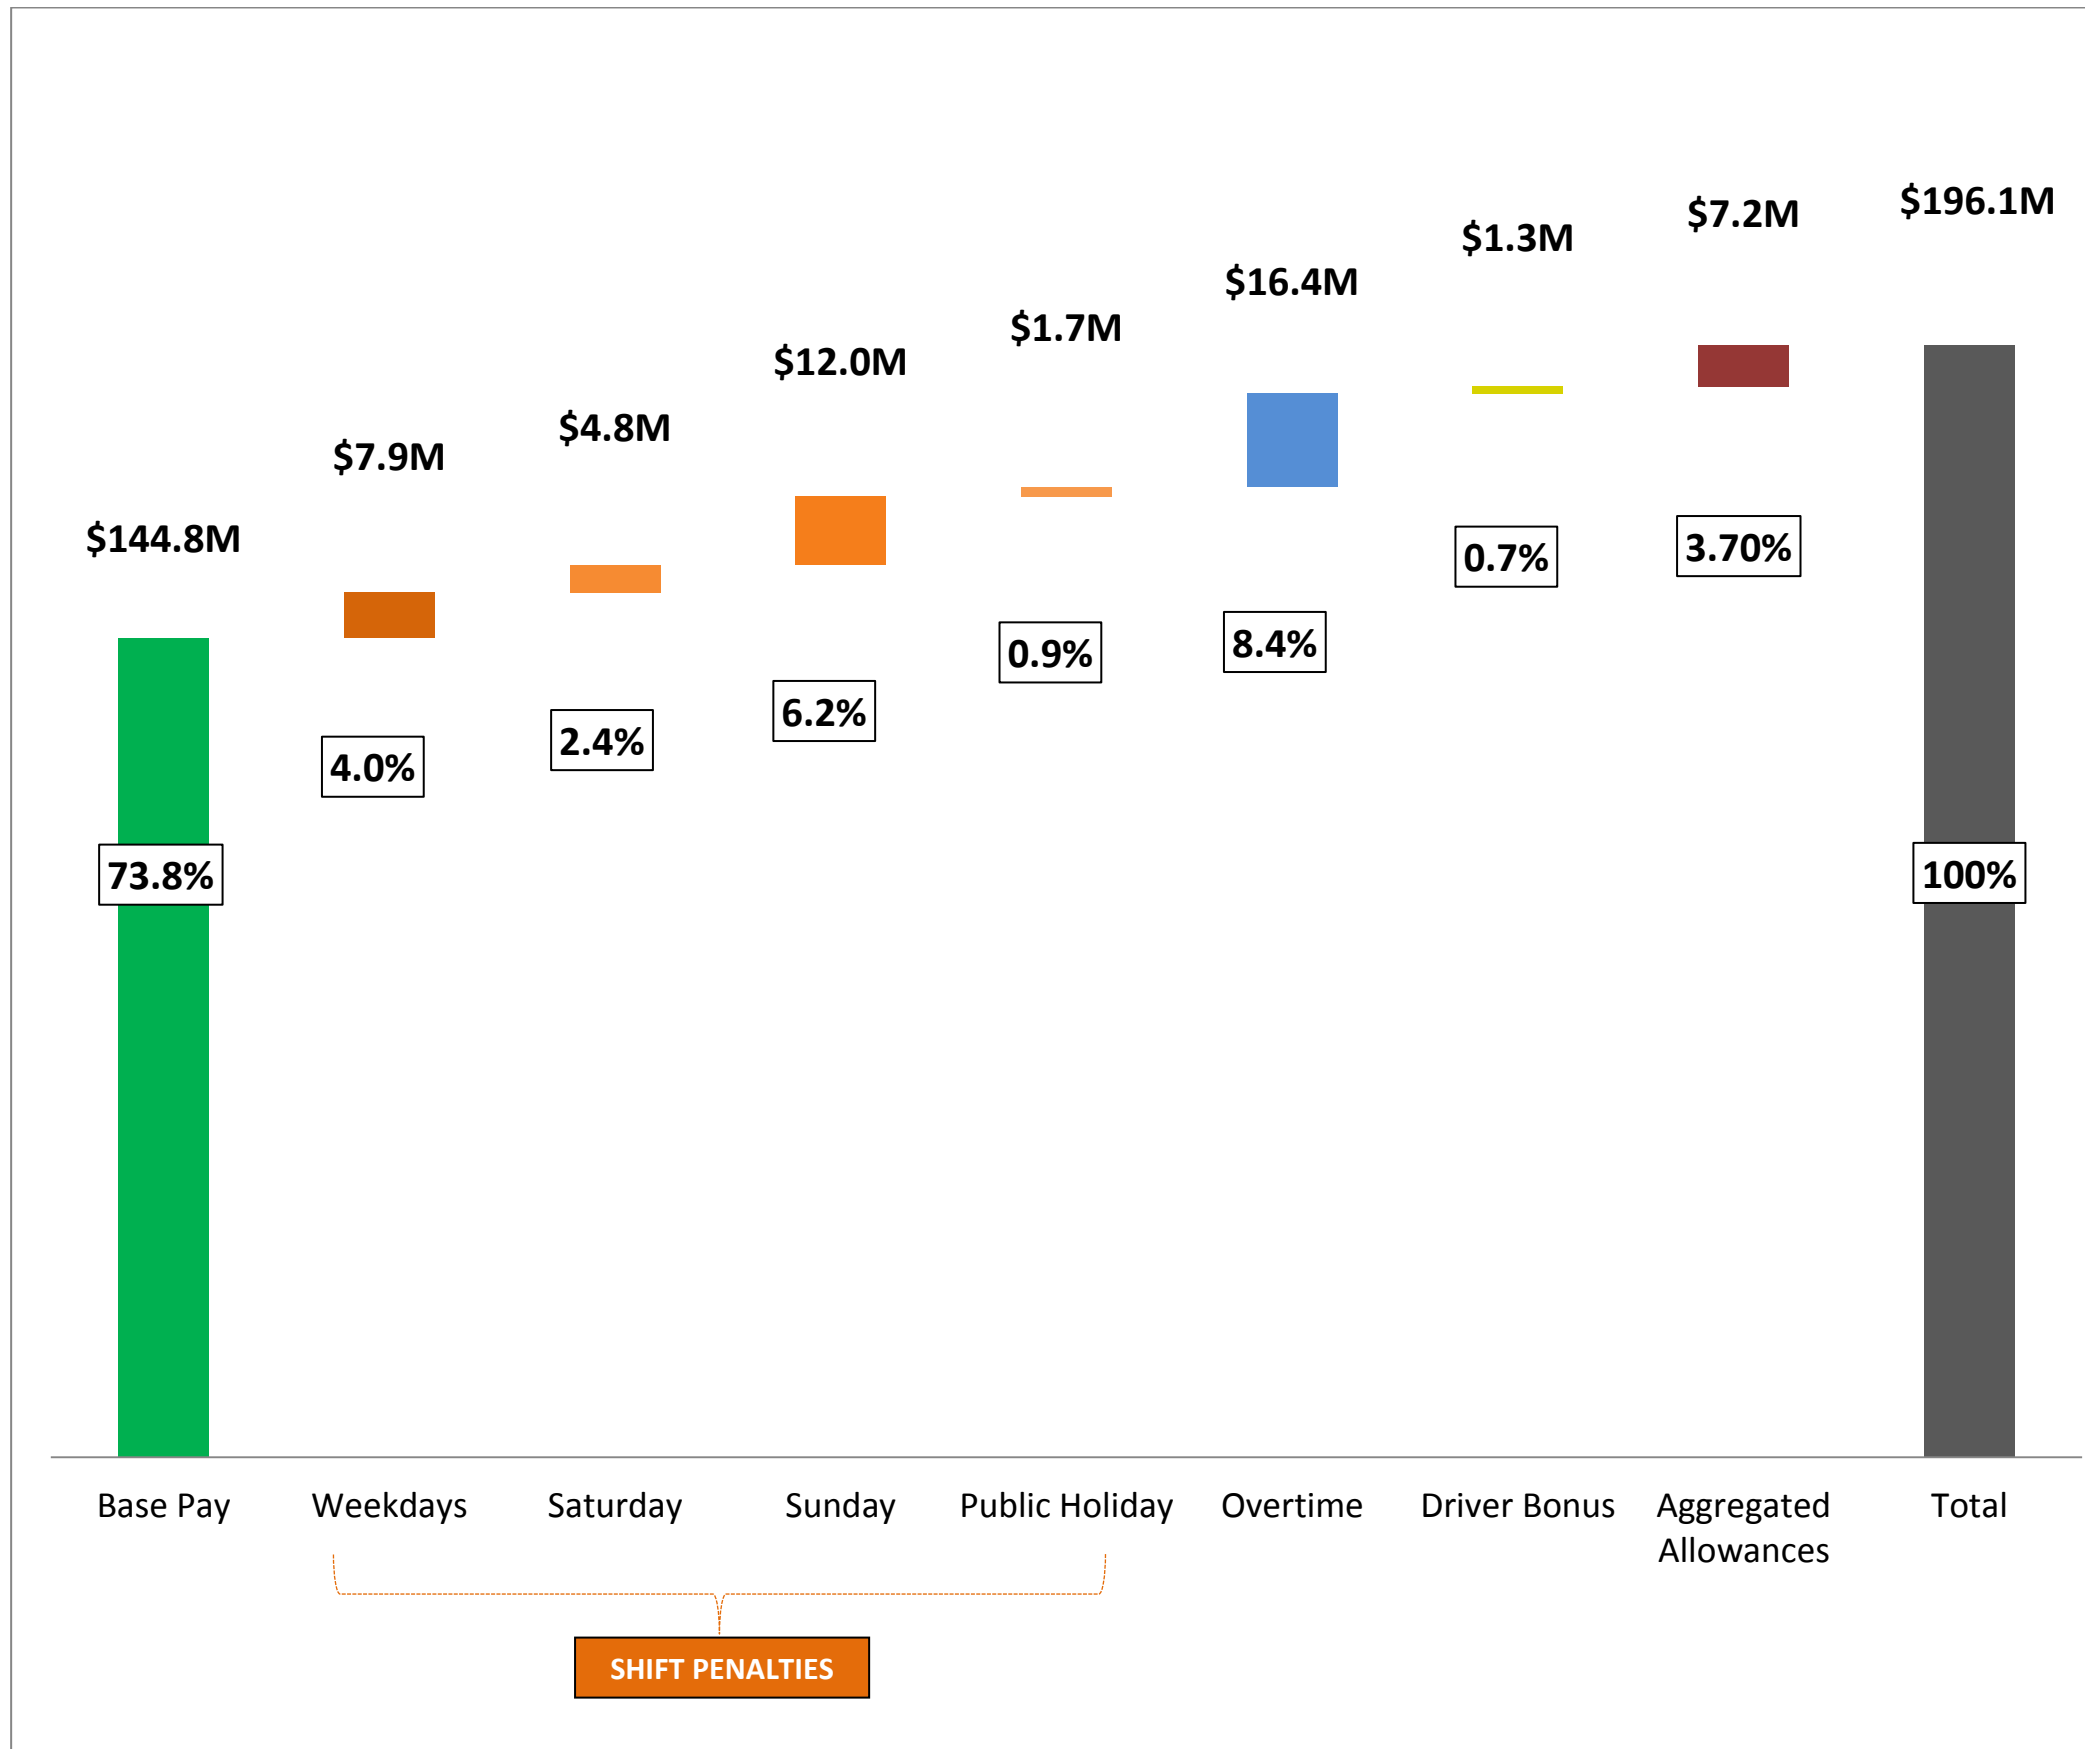

SIMPLIFIED PAY – TRAIN CREW PAYMENTS (FY14/15)

% Allocation of Train Crew Payments